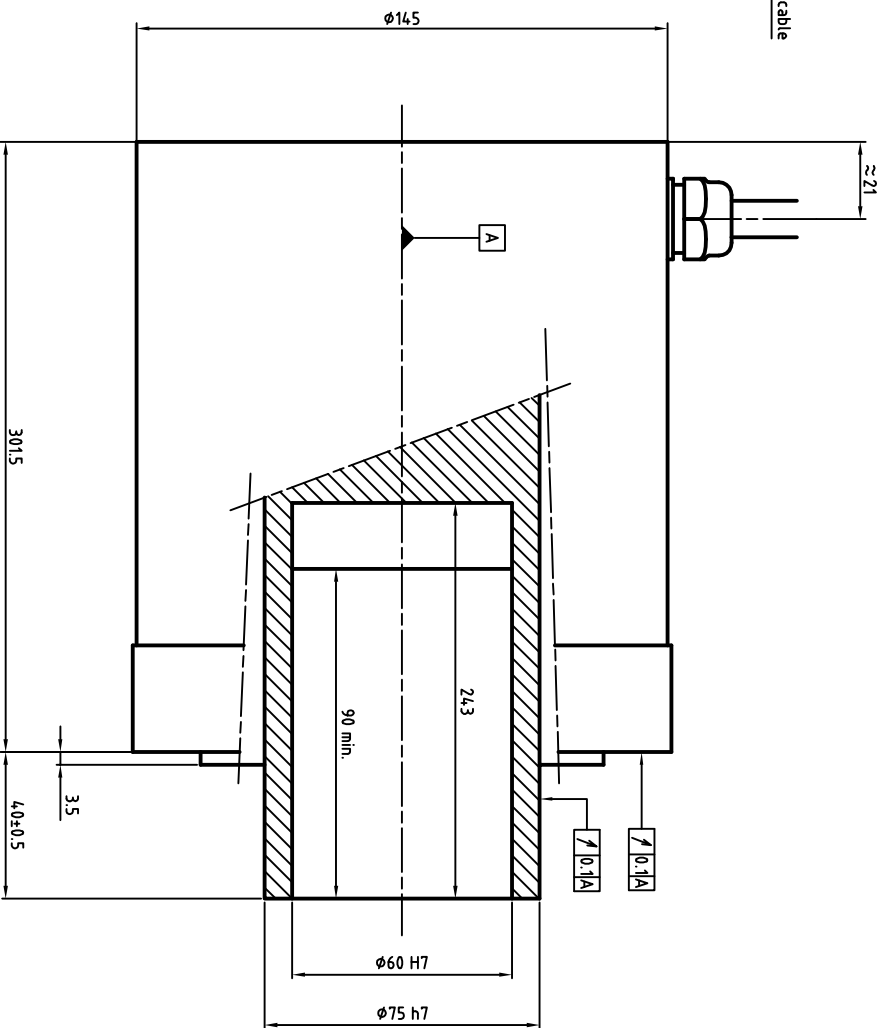

Power cable diameter and section depends on rated current  
 U : Phase 1  
 V : Phase 2  
 W : Phase 3  
 Green/Yellow : Ground

ENCODER SIGNAL COLORS

Wires colors	ERN1387	ERN1381	ECN1313	EON1325
White	A+	0V	Up	Up
Brown	A-	Up	0V	0V
Green	R+	A+	A+	A+
Yellow	R-	A-	A-	A-
Pink	D+	B-	B-	B-
Grey	D-	B+	B+	B+
Blue	C+	R+	DATA+	DATA+
Red	C-	R-	DATA-	DATA-
Black	Thermal	Thermal	CLOCK+	CLOCK+
Violet	Thermal	Thermal	CLOCK-	CLOCK-
Grey/Pink	B+	N/A	Thermal	Thermal
Red/Blue	B-	N/A	Thermal	Thermal
White/Green	0V	N/A	N/A	N/A
Brown/Green	Up	N/A	N/A	N/A