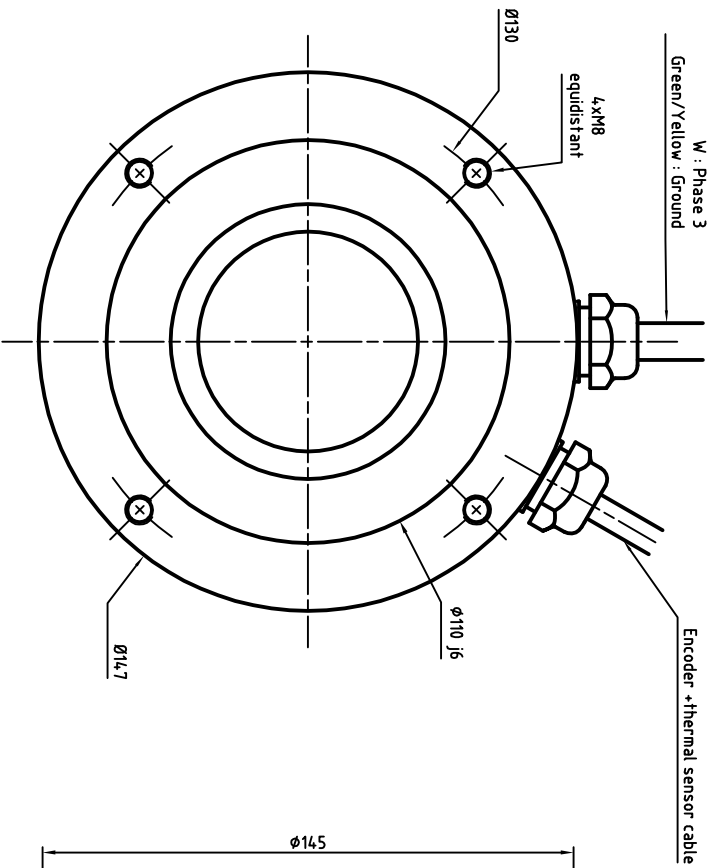

Power cable diameter and section depends on rated current  
 U : Phase 1  
 V : Phase 2  
 W : Phase 3  
 Green/Yellow : Ground

ENCODER SIGNAL COLORS

Wires colors	ERN1387	ERN1381	ECN1313	EON1325
White	A+	0V	Up	Up
Brown	A-	Up	0V	0V
Green	R+	A+	A+	A+
Yellow	R-	A-	A-	A-
Pink	D+	B-	B-	B-
Grey	D-	B+	B+	B+
Blue	C+	R+	DATA+	DATA+
Red	C-	R-	DATA-	DATA-
Black	Thermal	Thermal	CLOCK+	CLOCK+
Violet	Thermal	Thermal	CLOCK-	CLOCK-
Grey/Pink	B+	N/A	Thermal	Thermal
Red/Blue	B-	N/A	Thermal	Thermal
White/Green	0V	N/A	N/A	N/A
Brown/Green	Up	N/A	N/A	N/A